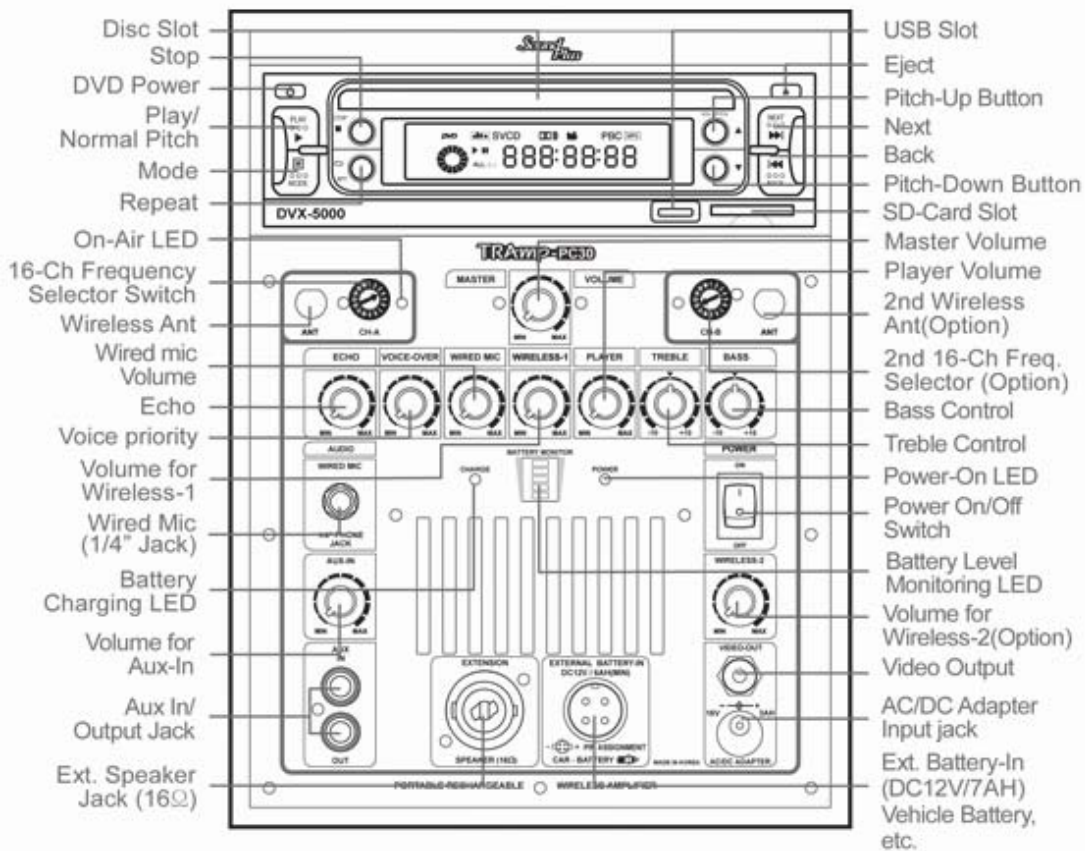

Illustration of Component Parts

TOP ▲

Technical Specification

TOP ▲

Amplifier	Specification